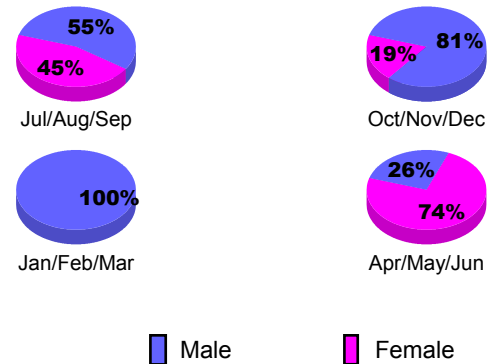

Club Results 2012-2013
Goal, New, Dropped, Gain/Loss

YTD Status Quo Clubs 2012-2013

Status Quo Clubs Compared to Status Quo Members

Club Gain/Loss 2012-2013

MEMBERSHIP

Month	Net Memb Goal	Actual New Memb	Actual Dropped Memb	Gain/Loss of Memb
2012-2013				
Jul/Aug/Sep		34	40	-6
Oct/Nov/Dec		22	25	-3
Jan/Feb/Mar		25	24	1
Apr/May/June		74	55	19
Totals		155	144	11

Membership Results 2012-2013
Goal, New, Dropped, Gain/Loss

Gender Comparison 2012-2013

Membership Gain/Loss 2012-2013