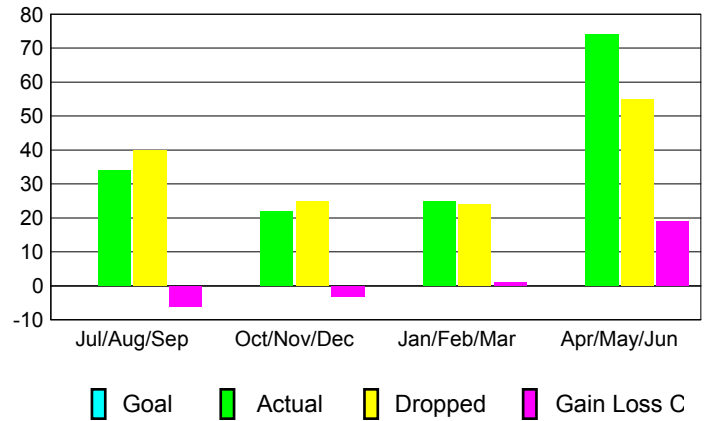

GMT: **Ricardo Shoiti Komatsu**

Location: **BRAZIL**

GMT CA: **3**

CLUBS

Month	New Club Goal	Actual New Clubs	Actual Dropped Clubs	Gain/Loss of Clubs
2012-2013				
Jul/Aug/Sep		0	0	0
Oct/Nov/Dec		0	0	0
Jan/Feb/Mar		0	0	0
Apr/May/June		1	0	1
Totals		1	0	1

Club Results 2012-2013
Goal, New, Dropped, Gain/Loss

YTD Status Quo Clubs 2012-2013

Status Quo Clubs Compared to Status Quo Members

Club Gain/Loss 2012-2013

MEMBERSHIP

Month	Net Memb Goal	Actual New Memb	Actual Dropped Memb	Gain/Loss of Memb
2012-2013				
Jul/Aug/Sep		34	40	-6
Oct/Nov/Dec		22	25	-3
Jan/Feb/Mar		25	24	1
Apr/May/June		74	55	19
Totals		155	144	11

Membership Results 2012-2013
Goal, New, Dropped, Gain/Loss

Gender Comparison 2012-2013

Membership Gain/Loss 2012-2013