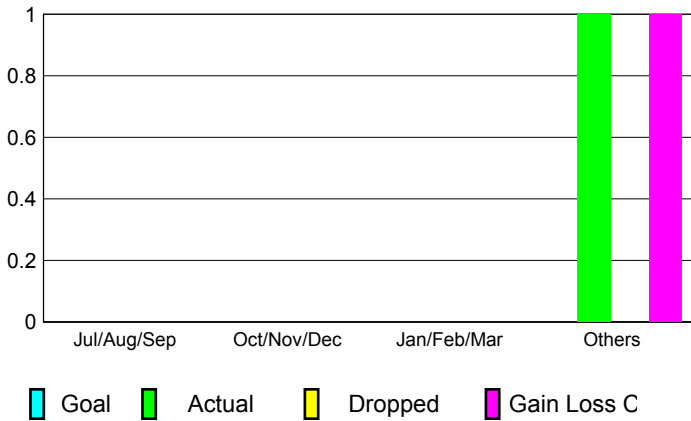

GMT: **Ricardo Shoiti Komatsu**

Location: **BRAZIL**

GMT CA: **3**

CLUBS

Month	New Club Goal	Actual New Clubs	Actual Dropped Clubs	Gain/Loss of Clubs
2012-2013				
Jul/Aug/Sep		0	0	0
Oct/Nov/Dec		0	0	0
Jan/Feb/Mar		0	0	0
Apr/May/June		1	0	1
Totals		1	0	1

Club Results 2012-2013
Goal, New, Dropped, Gain/Loss

YTD Status Quo Clubs 2012-2013

Status Quo Clubs Compared to Status Quo Members

Club Gain/Loss 2012-2013

MEMBERSHIP

Month	Net Memb Goal	Actual New Memb	Actual Dropped Memb	Gain/Loss of Memb
2012-2013				
Jul/Aug/Sep		34	40	-6
Oct/Nov/Dec		22	25	-3
Jan/Feb/Mar		25	24	1
Apr/May/June		74	55	19
Totals		155	144	11